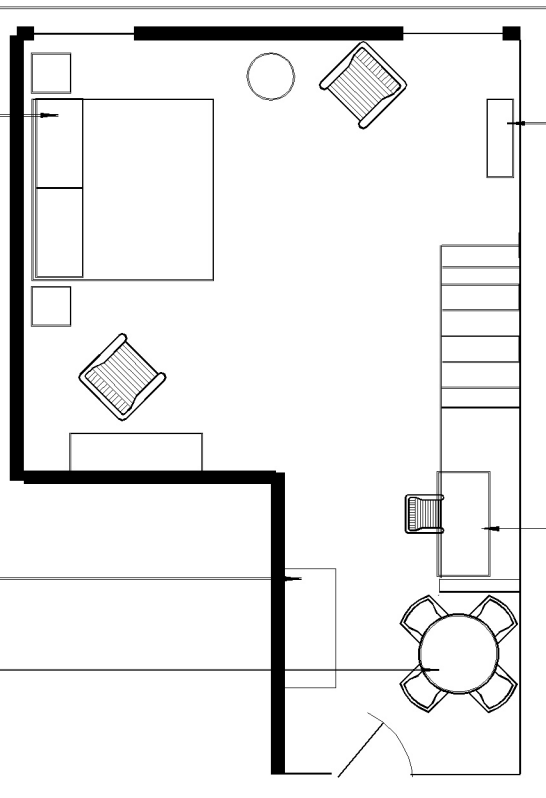

Lower Executive Suite 107

Fireplace /Plasma TV

Kingsize Tempurpedic Beds

Fridge/Microwave/
Coffee maker & Sink

Dining

Desk

Upper Level Executive # 107

Wardrobe

Kingsize bed

Fireplace/Plasma TV in Bedroom
Located in Spa Bathroom too!

Heated Tile Floors

Sliding Privacy Door

Bain Ultra Chromatherapy Spa Tub
Corner Bench in Large Shower